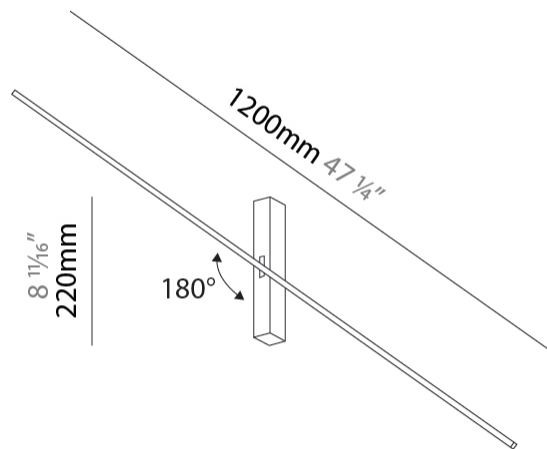

PROJECT
TYPE
SPECIFIER
QUANTITY
DATE

JUST BLACK LINE SURFACE

A33302-

base number LED
Dimming

1. To build a product code in our configurator select the specify button on the base model # product page
2. To build a manual product code on this datasheet choose from the options listed below in blue font and add the suffix to the base model #

GENERAL

Series: Just Black Line
Brand: Prolicht
Division: Architectural
Mounting Type: Surface
Mounting Location: Wall
Subcategory: Wall Effect

PHYSICAL

Shape: Rectangle
Length (mm): 1200
Length (in): 47 1/4
Width (mm): 30
Width (in): 1 1/16
Height (mm): 220
Height (in): 8 2/3
Light Distribution: Indirect
Fixture Finish: BLK
Fixture Material: Aluminum

ELECTRICAL

Lamp Type: LED (Zhaga Standard)
Input Wattage (W): 14.5
Total Output Wattage (W): 12.7
Dimming: [Non-Dimmable](#)
Driver Included: Yes
Driver Location: Integrated
Driver Type: Constant Current - Universal
Driver Class: Class 2
Input Voltage (V): 120 - 277
Constant Current (mA): 550
Upon Request: Tri-Mode Dimming

LED

Color Temperature (°K): 3000
Max. Delivered Lumen (lm): 736
CRI: >80 CRI
Lamp Life (hrs): 50000

OPTICAL

Beam Angle: 178
Adjustability: Fixed

RATINGS AND CERTIFICATIONS

Certified By: CSA Certified to UL and CSA Standards
IP rating: IP20